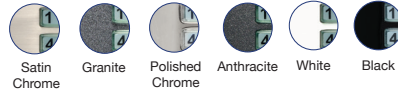

Simple Set/Unset
Easy ways to control your system

Keypads

400 Series

500 Series

MK-700 Series

RK-700 Series

800 Series

900 Series