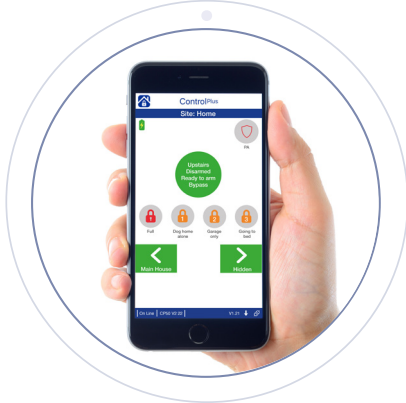

www.tm-security.co.uk | 07976 981589

Complete
Security with Style

App

A range of iOS & Android Apps giving secure access to control panels. Allows you to remotely set/unset your alarm system

Keypads

Enter your personal access code onto any one of an extensive range of keypads. A choice of finishes to suit any interior.